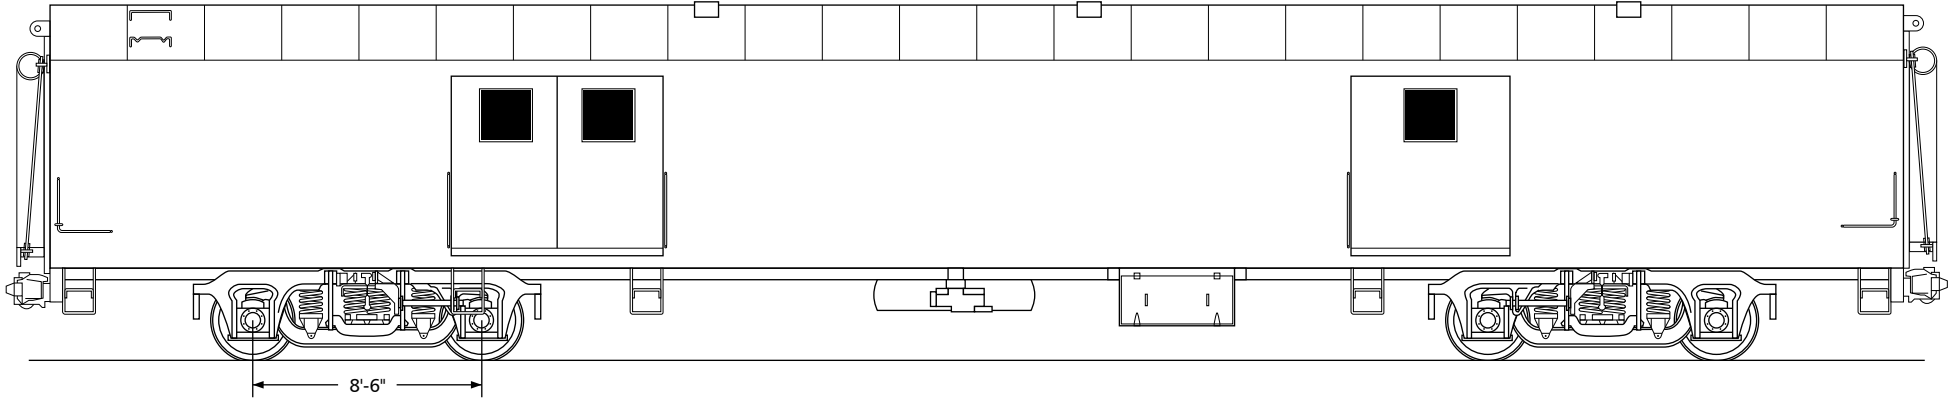

Amtrak Pullman Baggage Series 1800-1801

Drawn by Alex Stroshane

Ratio 1:160, N scale

TO CONVERT N SCALE DRAWINGS TO YOUR SCALE COPY AT THESE PERCENTAGES: HO 183.7% S 250% O 333.3%

Ratio 1:87, HO scale

TO CONVERT HO SCALE DRAWINGS TO YOUR SCALE COPY AT THESE PERCENTAGES:
N 54.4% S 136.1% O 181.4%