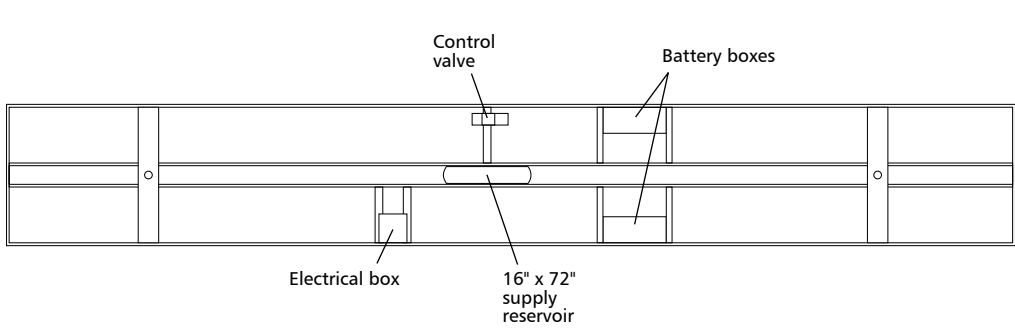

Amtrak Pullman Baggage Series 1800-1801

Drawn by Alex Stroshane

Ratio 1:160, N scale

TO CONVERT N SCALE DRAWINGS TO YOUR SCALE COPY AT THESE PERCENTAGES: HO 183.7% S 250% O 333.3%

Ratio 1:87, HO scale

TO CONVERT HO SCALE DRAWINGS TO YOUR SCALE COPY AT THESE PERCENTAGES:
N 54.4% S 136.1% O 181.4%