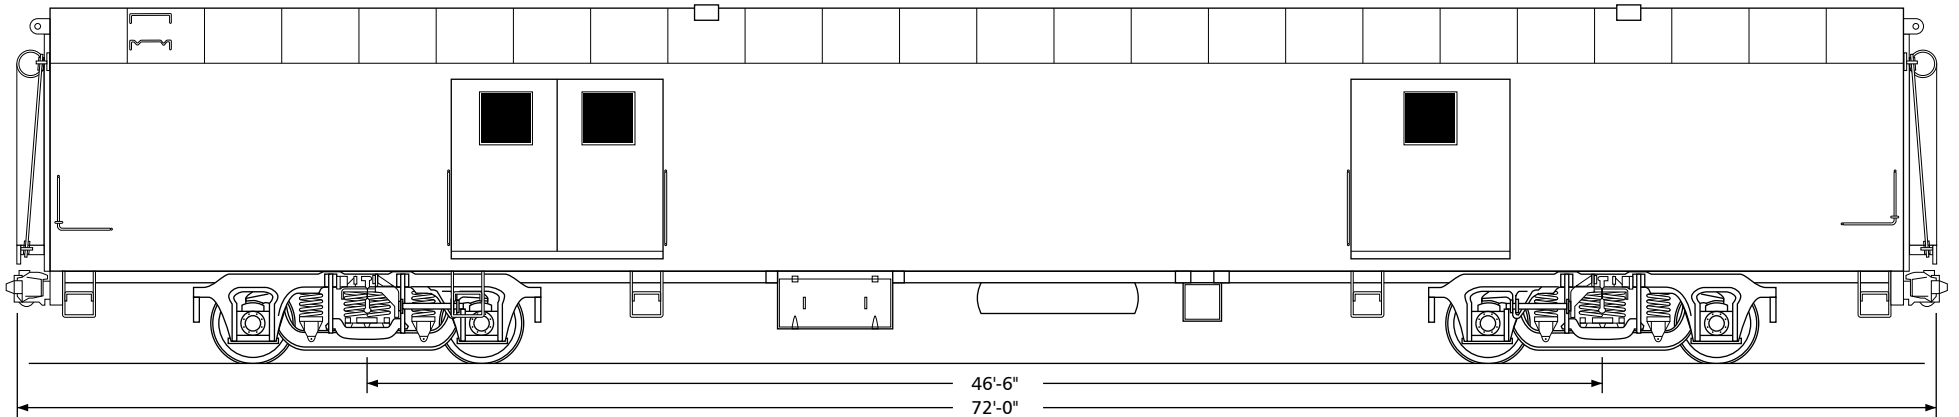

Amtrak Pullman Baggage Series 1800-1801

Drawn by Alex Stroshane

Ratio 1:160, N scale

TO CONVERT N SCALE DRAWINGS TO YOUR SCALE COPY AT THESE PERCENTAGES: HO 183.7% S 250% O 333.3%

Ratio 1:87, HO scale

TO CONVERT HO SCALE DRAWINGS TO YOUR SCALE COPY AT THESE PERCENTAGES:
N 54.4% S 136.1% O 181.4%