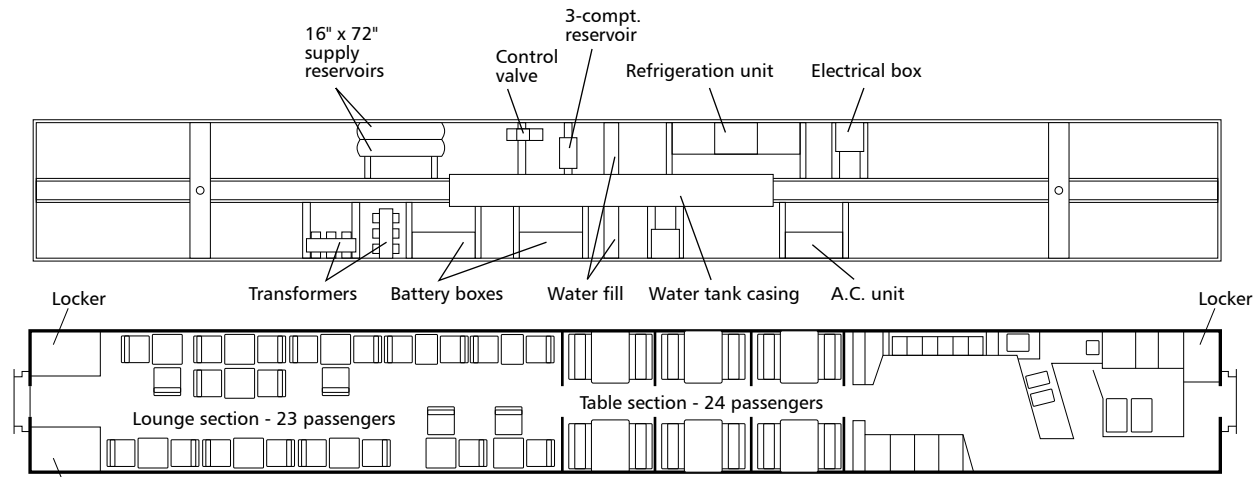

# Amtrak Budd Lounge Series 3106-3112

Drawn by Alex Stroshane

**Ratio 1:160, N scale**

TO CONVERT N SCALE DRAWINGS TO YOUR SCALE COPY AT THESE PERCENTAGES: HO 183.7% S 250% O 333.3%

**Ratio 1:87, HO scale**