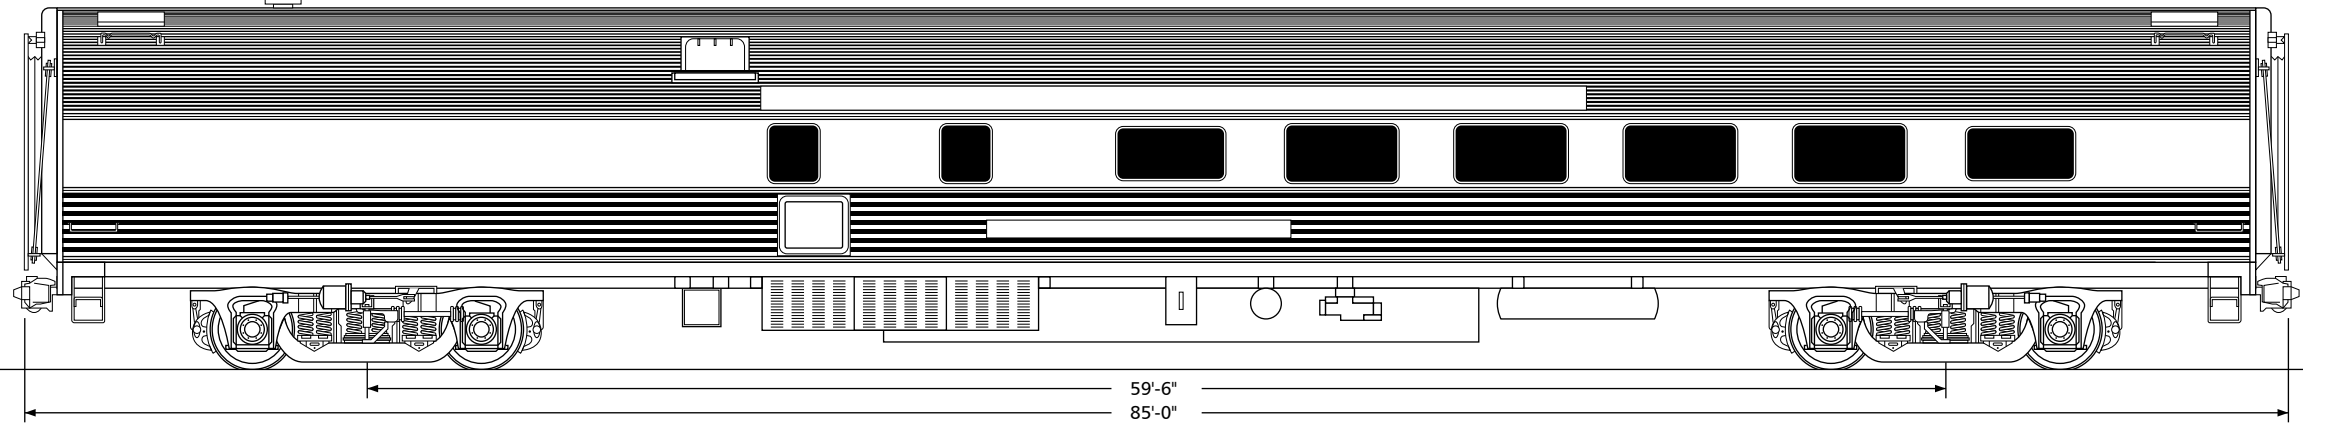

# Amtrak Budd Lounge Series 3106-3112

Drawn by Alex Stroshane

**Ratio 1:160, N scale**

TO CONVERT N SCALE DRAWINGS TO YOUR SCALE COPY AT THESE PERCENTAGES: HO 183.7% S 250% O 333.3%

**Ratio 1:87, HO scale**

TO CONVERT HO SCALE DRAWINGS TO YOUR SCALE COPY AT THESE PERCENTAGES: N 54.4% S 136.1% O 181.4%