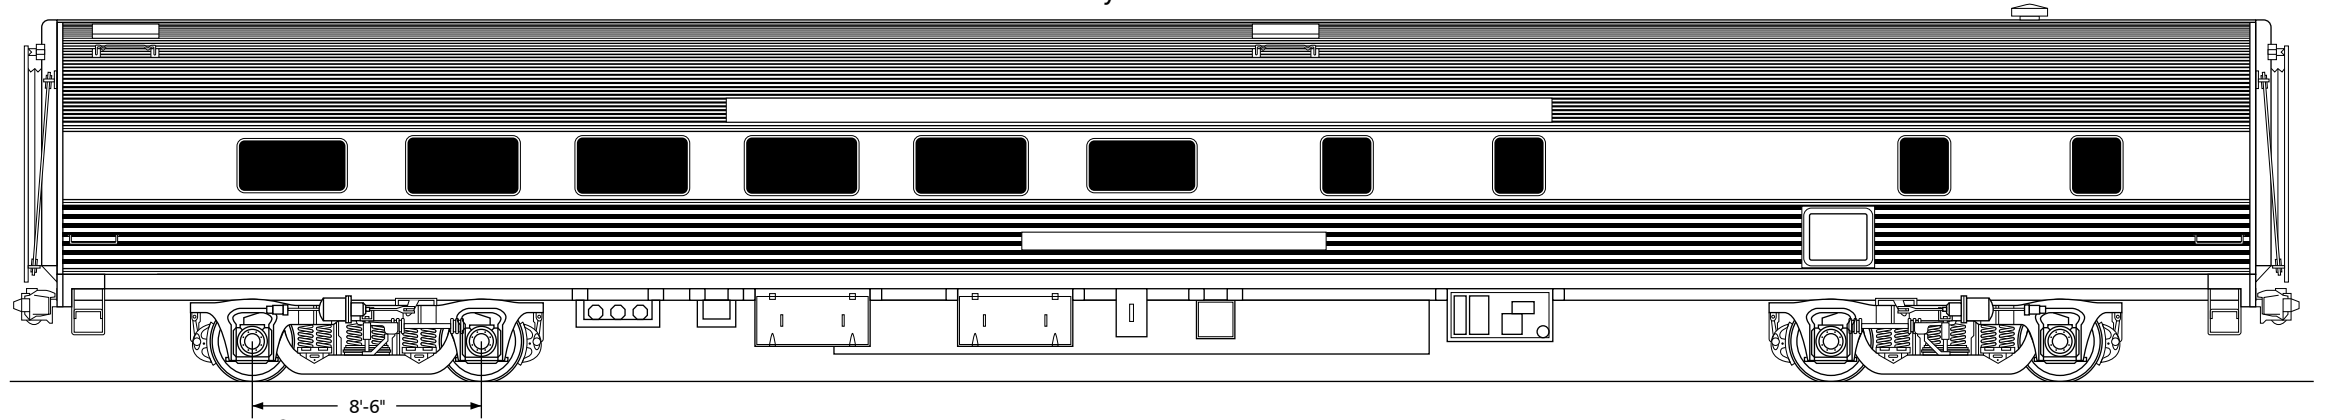

# Amtrak Budd Lounge Series 3106-3112

Drawn by Alex Stroshane

**Ratio 1:160, N scale**

TO CONVERT N SCALE DRAWINGS TO YOUR SCALE COPY AT THESE PERCENTAGES: HO 183.7% S 250% O 333.3%

**Ratio 1:87, HO scale**

TO CONVERT HO SCALE DRAWINGS TO YOUR SCALE COPY AT THESE PERCENTAGES: N 54.4% S 136.1% O 181.4%