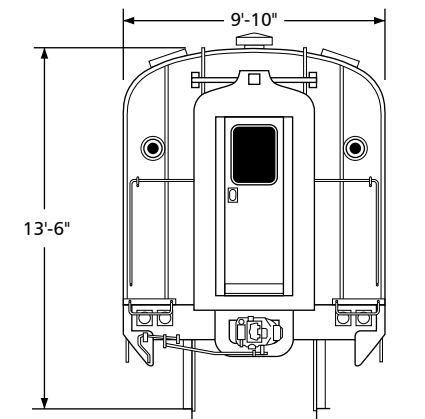

# Amtrak Budd Lounge Series 3106-3112

Drawn by Alex Stroshane

**Ratio 1:160, N scale**

TO CONVERT N SCALE DRAWINGS TO YOUR SCALE COPY AT THESE PERCENTAGES: HO 183.7% S 250% O 333.3%

**Ratio 1:87, HO scale**