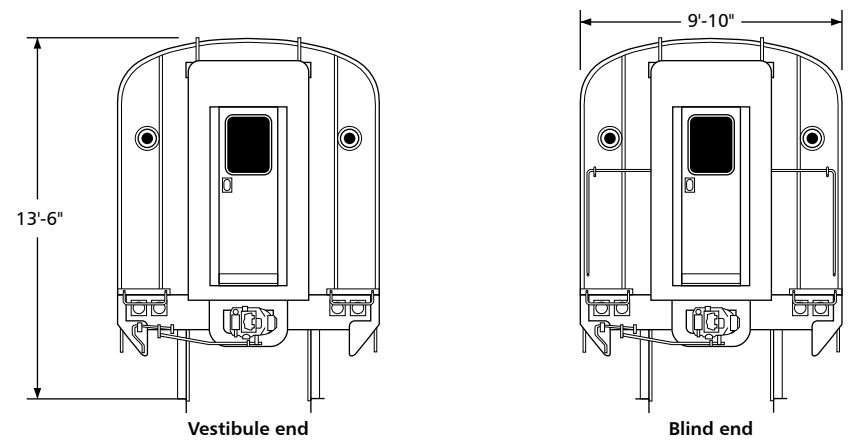

Amtrak Budd Coach Series 4627-4645

Drawn by Alex Stroshane

Ratio 1:160, N scale

TO CONVERT N SCALE DRAWINGS TO YOUR SCALE COPY AT THESE PERCENTAGES: HO 183.7% S 250% O 333.3%

Ratio 1:87, HO scale

TO CONVERT HO SCALE DRAWINGS TO YOUR SCALE COPY AT THESE PERCENTAGES: N 54.4% S 136.1% O 181.4%