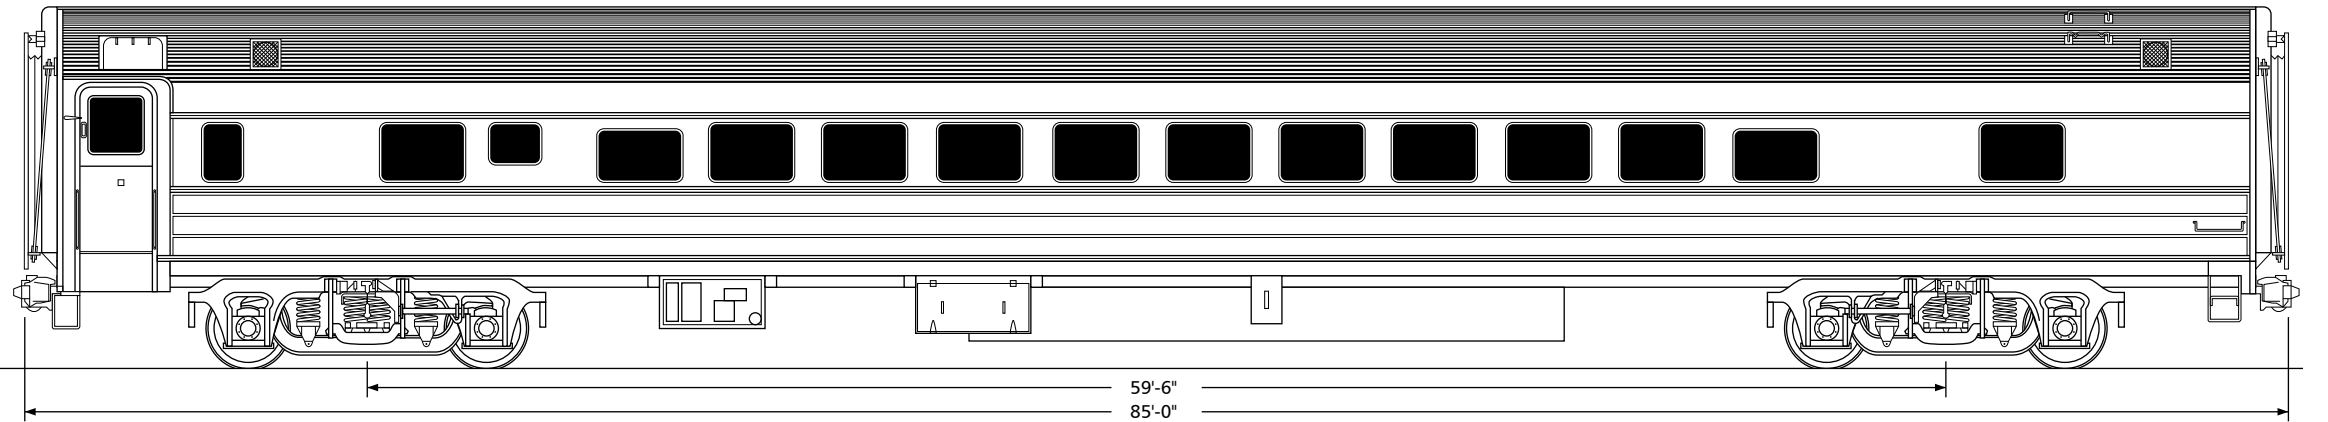

Amtrak Budd Coach Series 4627-4645

Drawn by Alex Stroshane

Ratio 1:160, N scale

TO CONVERT N SCALE DRAWINGS TO YOUR SCALE COPY AT THESE PERCENTAGES: HO 183.7% S 250% O 333.3%

Ratio 1:87, HO scale

TO CONVERT HO SCALE DRAWINGS TO YOUR SCALE COPY AT THESE PERCENTAGES: N 54.4% S 136.1% O 181.4%