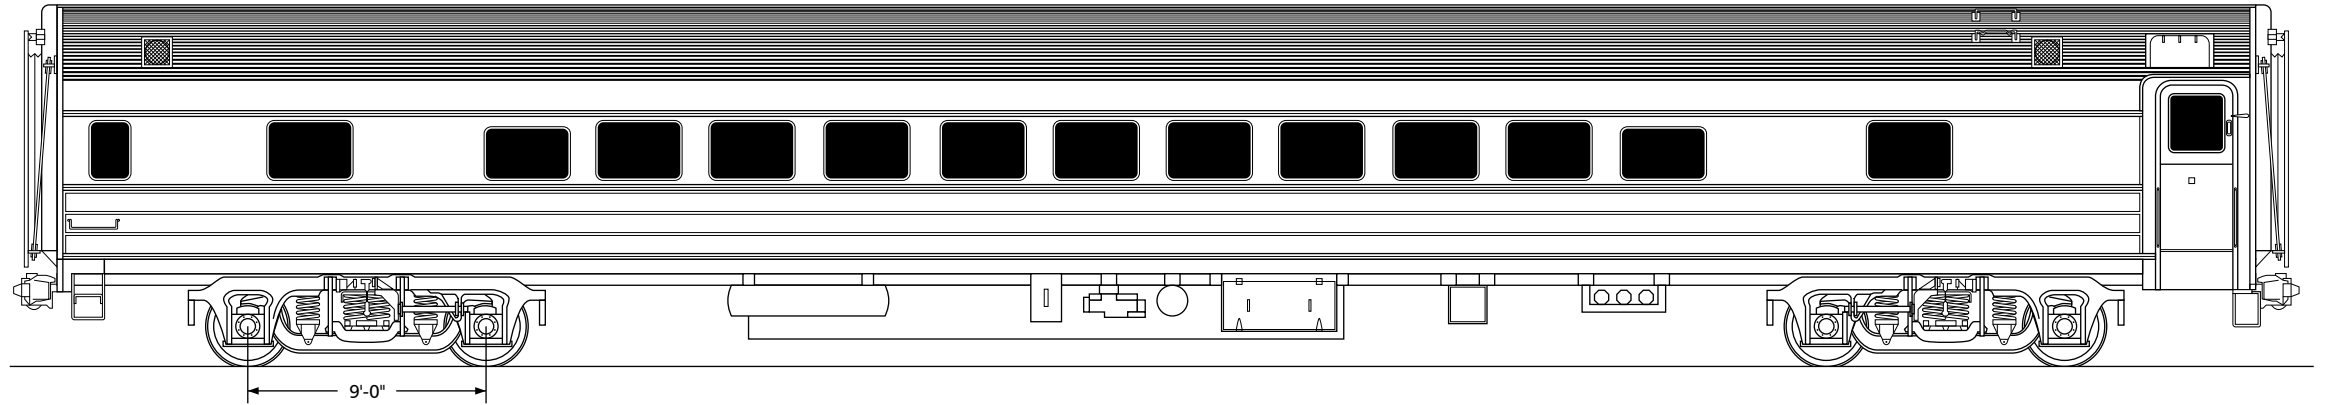

Amtrak Budd Coach Series 4627-4645

Drawn by Alex Stroshane

Ratio 1:160, N scale

TO CONVERT N SCALE DRAWINGS TO YOUR SCALE COPY AT THESE PERCENTAGES: HO 183.7% S 250% O 333.3%

Ratio 1:87, HO scale

TO CONVERT HO SCALE DRAWINGS TO YOUR SCALE COPY AT THESE PERCENTAGES: N 54.4% S 136.1% O 181.4%