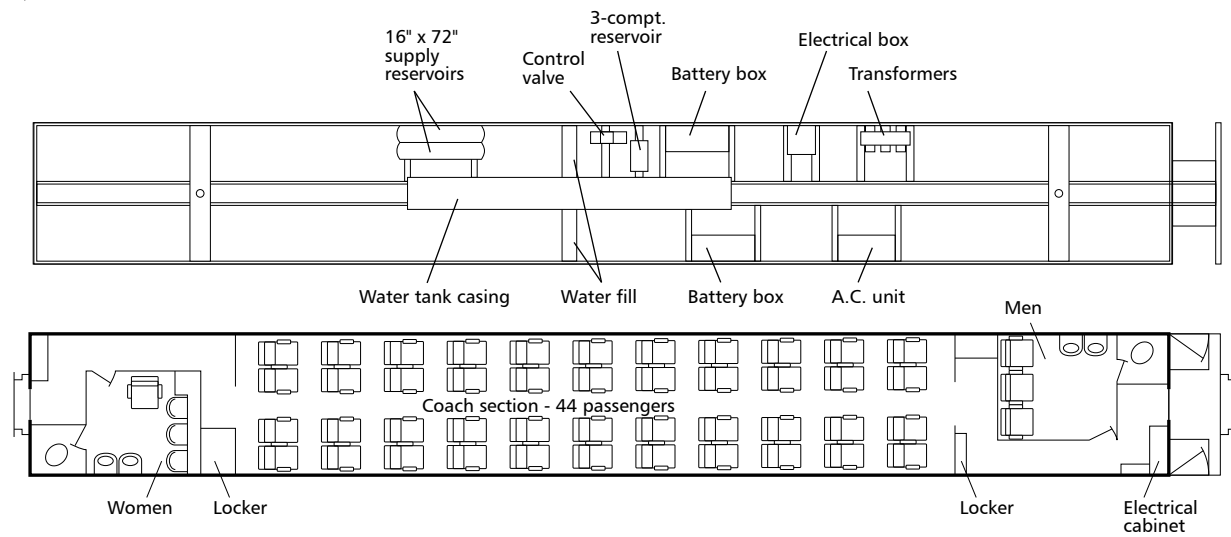

Amtrak Budd Coach Series 4627-4645

Drawn by Alex Stroshane

Ratio 1:160, N scale

TO CONVERT N SCALE DRAWINGS TO YOUR SCALE COPY AT THESE PERCENTAGES: HO 183.7% S 250% O 333.3%

Ratio 1:87, HO scale

TO CONVERT HO SCALE DRAWINGS TO YOUR SCALE COPY AT THESE PERCENTAGES: N 54.4% S 136.1% O 181.4%