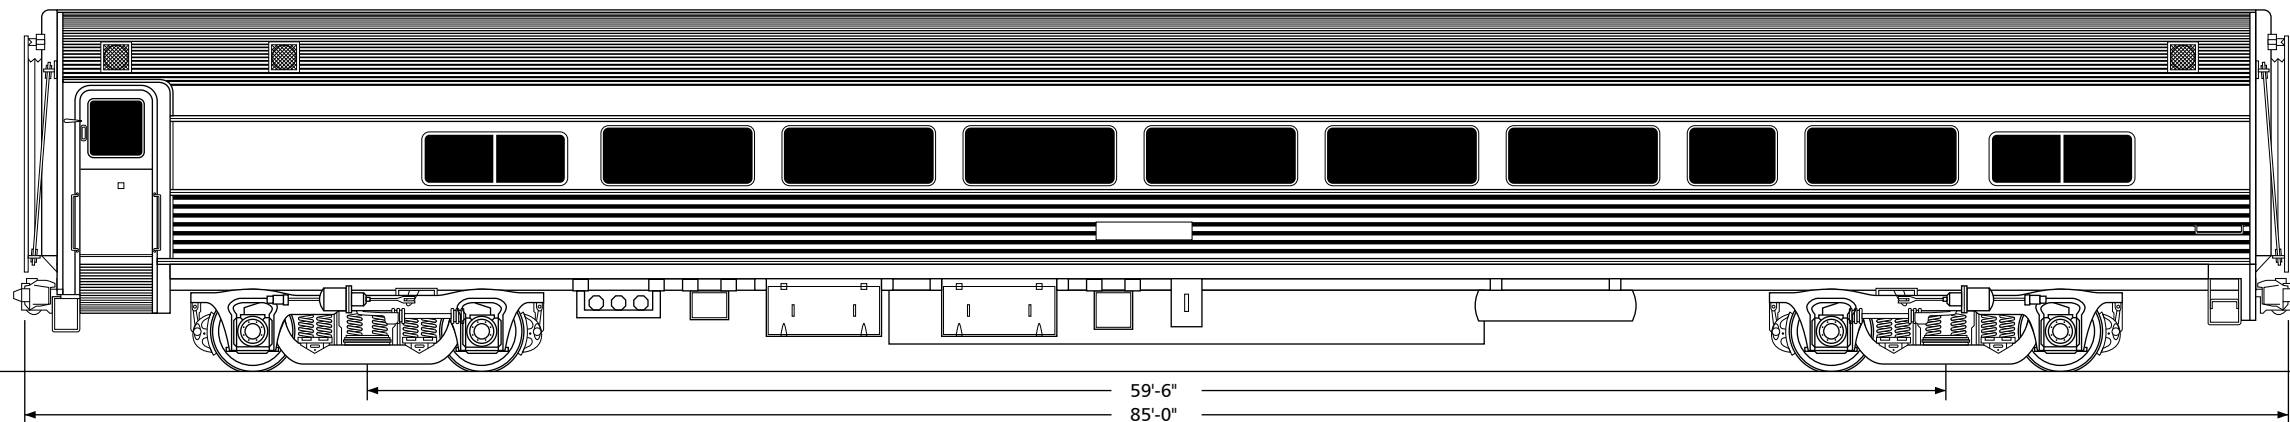

# Amtrak Budd Coach Series 7000-7007

Drawn by Alex Stroshane

Ratio 1:160, N scale

TO CONVERT N SCALE DRAWINGS TO YOUR SCALE COPY AT THESE PERCENTAGES: HO 183.7% S 250% O 333.3%

Ratio 1:87, HO scale

TO CONVERT HO SCALE DRAWINGS TO YOUR SCALE COPY AT THESE PERCENTAGES: N 54.4% S 136.1% O 181.4%