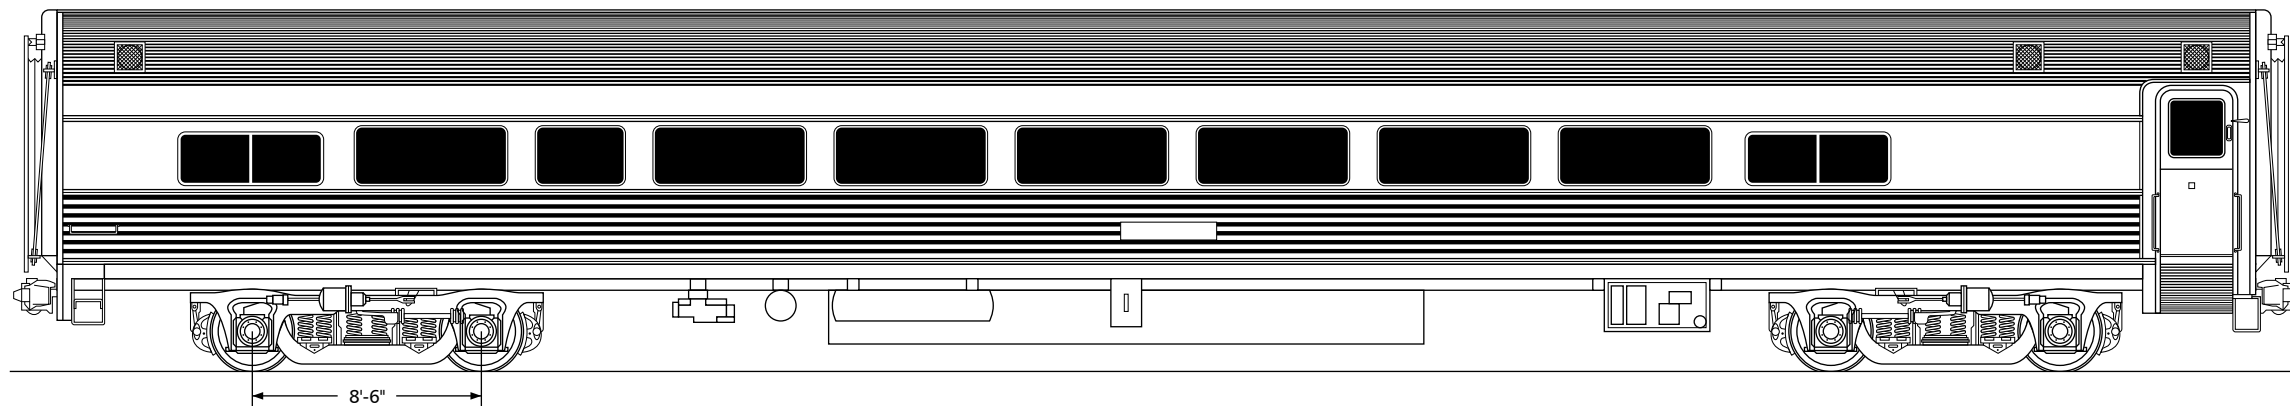

# Amtrak Budd Coach Series 7000-7007

Drawn by Alex Stroshane

Ratio 1:160, N scale

TO CONVERT N SCALE DRAWINGS TO YOUR SCALE COPY AT THESE PERCENTAGES: HO 183.7% S 250% O 333.3%

Ratio 1:87, HO scale

TO CONVERT HO SCALE DRAWINGS TO YOUR SCALE COPY AT THESE PERCENTAGES: N 54.4% S 136.1% O 181.4%