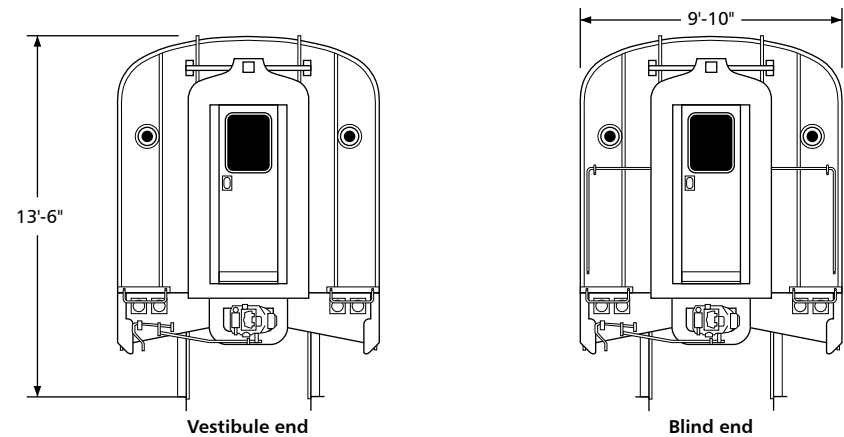

# Amtrak Budd Coach Series 7000-7007

Drawn by Alex Stroshane

Ratio 1:160, N scale

TO CONVERT N SCALE DRAWINGS TO YOUR SCALE COPY AT THESE PERCENTAGES: HO 183.7% S 250% O 333.3%

Ratio 1:87, HO scale

TO CONVERT HO SCALE DRAWINGS TO YOUR SCALE COPY AT THESE PERCENTAGES: N 54.4% S 136.1% O 181.4%