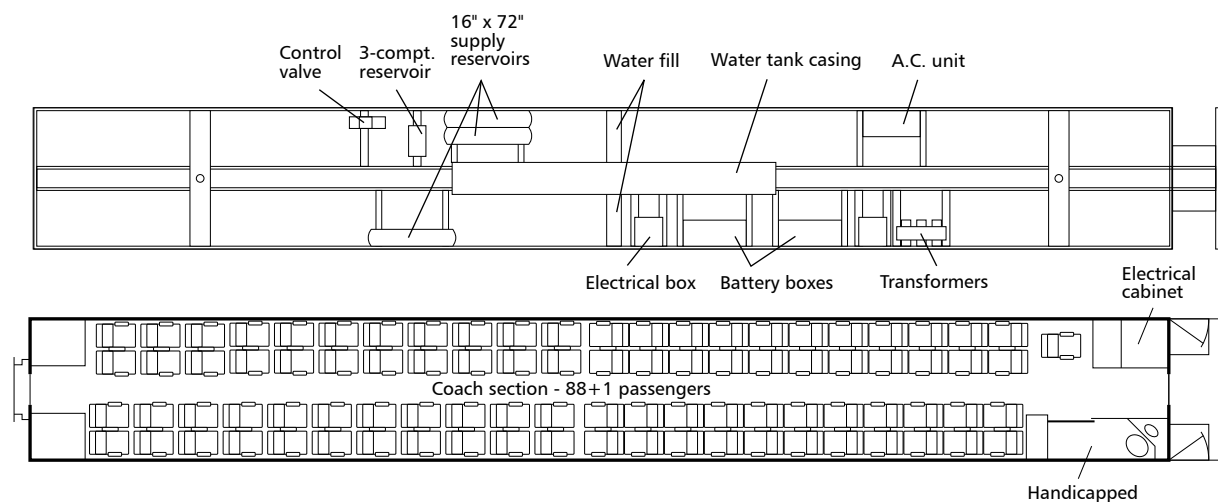

# Amtrak Budd Coach Series 7000-7007

Drawn by Alex Stroshane

Ratio 1:160, N scale

TO CONVERT N SCALE DRAWINGS TO YOUR SCALE COPY AT THESE PERCENTAGES: HO 183.7% S 250% O 333.3%

Ratio 1:87, HO scale

TO CONVERT HO SCALE DRAWINGS TO YOUR SCALE COPY AT THESE PERCENTAGES: N 54.4% S 136.1% O 181.4%