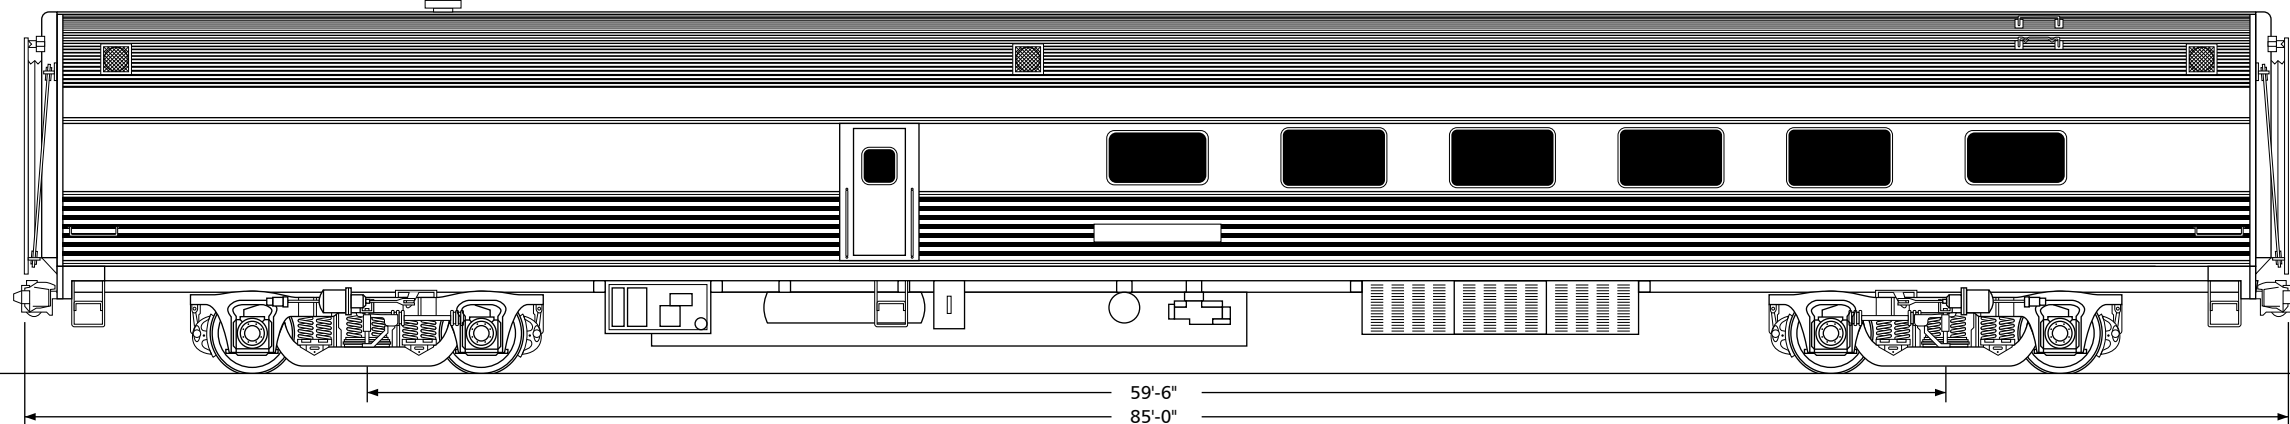

Amtrak Budd Diner Series 8521, 8524

Drawn by Alex Stroshane

Ratio 1:160, N scale

TO CONVERT N SCALE DRAWINGS TO YOUR SCALE COPY AT THESE PERCENTAGES: HO 183.7% S 250% O 333.3%

Ratio 1:87, HO scale

TO CONVERT HO SCALE DRAWINGS TO YOUR SCALE COPY AT THESE PERCENTAGES: N 54.4% S 136.1% O 181.4%