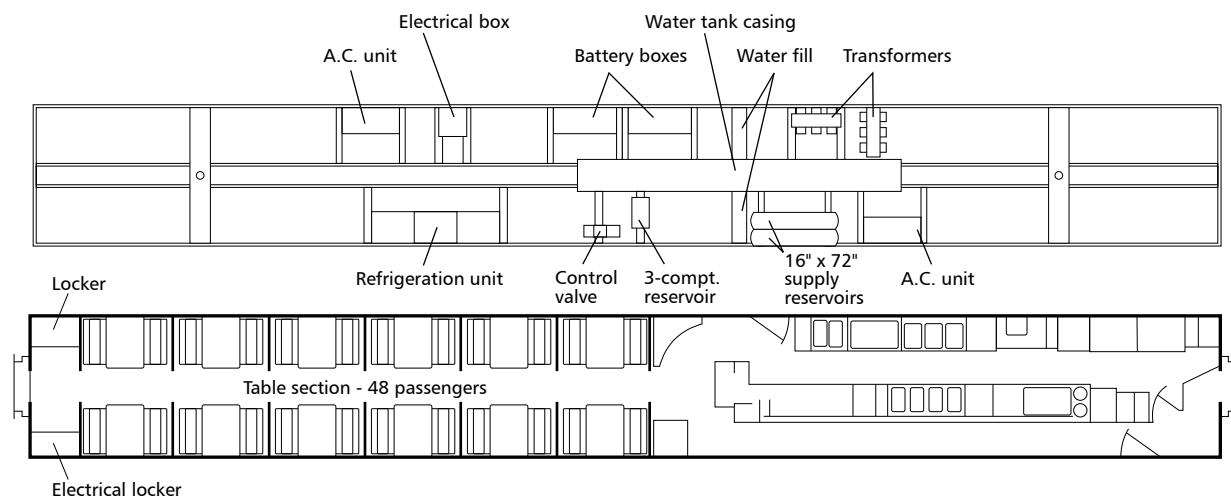

Amtrak Budd Diner Series 8521, 8524

Drawn by Alex Stroshane

Ratio 1:160, N scale

TO CONVERT N SCALE DRAWINGS TO YOUR SCALE COPY AT THESE PERCENTAGES: HO 183.7% S 250% O 333.3%

Ratio 1:87, HO scale

TO CONVERT HO SCALE DRAWINGS TO YOUR SCALE COPY AT THESE PERCENTAGES: N 54.4% S 136.1% O 181.4%