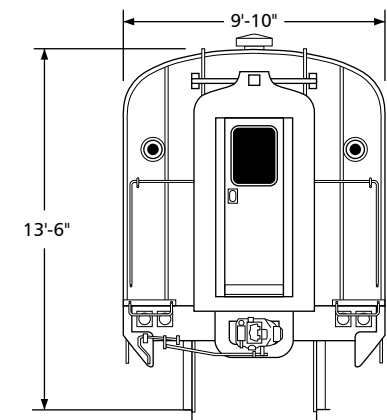

Amtrak Budd Diner Series 8521, 8524

Drawn by Alex Stroshane

Ratio 1:160, N scale

TO CONVERT N SCALE DRAWINGS TO YOUR SCALE COPY AT THESE PERCENTAGES: HO 183.7% S 250% O 333.3%

Ratio 1:87, HO scale

TO CONVERT HO SCALE DRAWINGS TO YOUR SCALE COPY AT THESE PERCENTAGES: N 54.4% S 136.1% O 181.4%