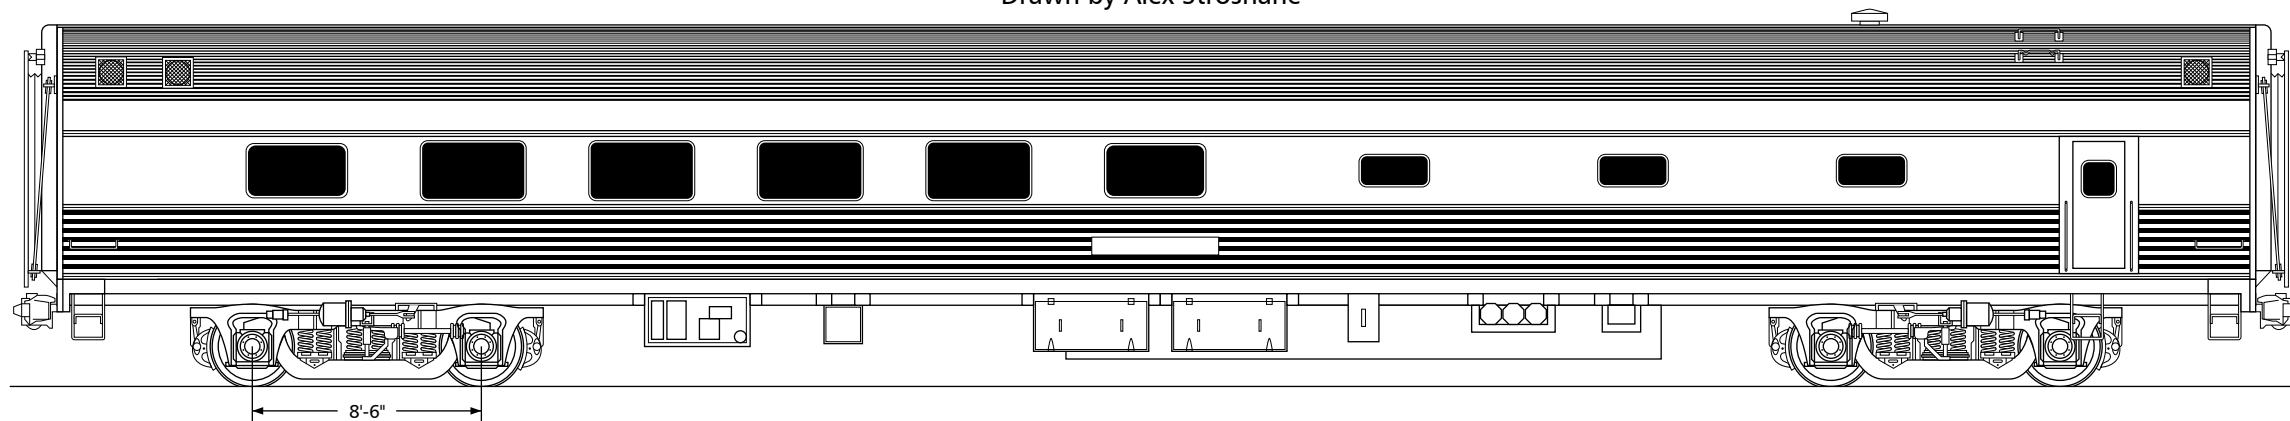

Amtrak Budd Diner Series 8521, 8524

Drawn by Alex Stroshane

Ratio 1:160, N scale

TO CONVERT N SCALE DRAWINGS TO YOUR SCALE COPY AT THESE PERCENTAGES: HO 183.7% S 250% O 333.3%

Ratio 1:87, HO scale

TO CONVERT HO SCALE DRAWINGS TO YOUR SCALE COPY AT THESE PERCENTAGES: N 54.4% S 136.1% O 181.4%