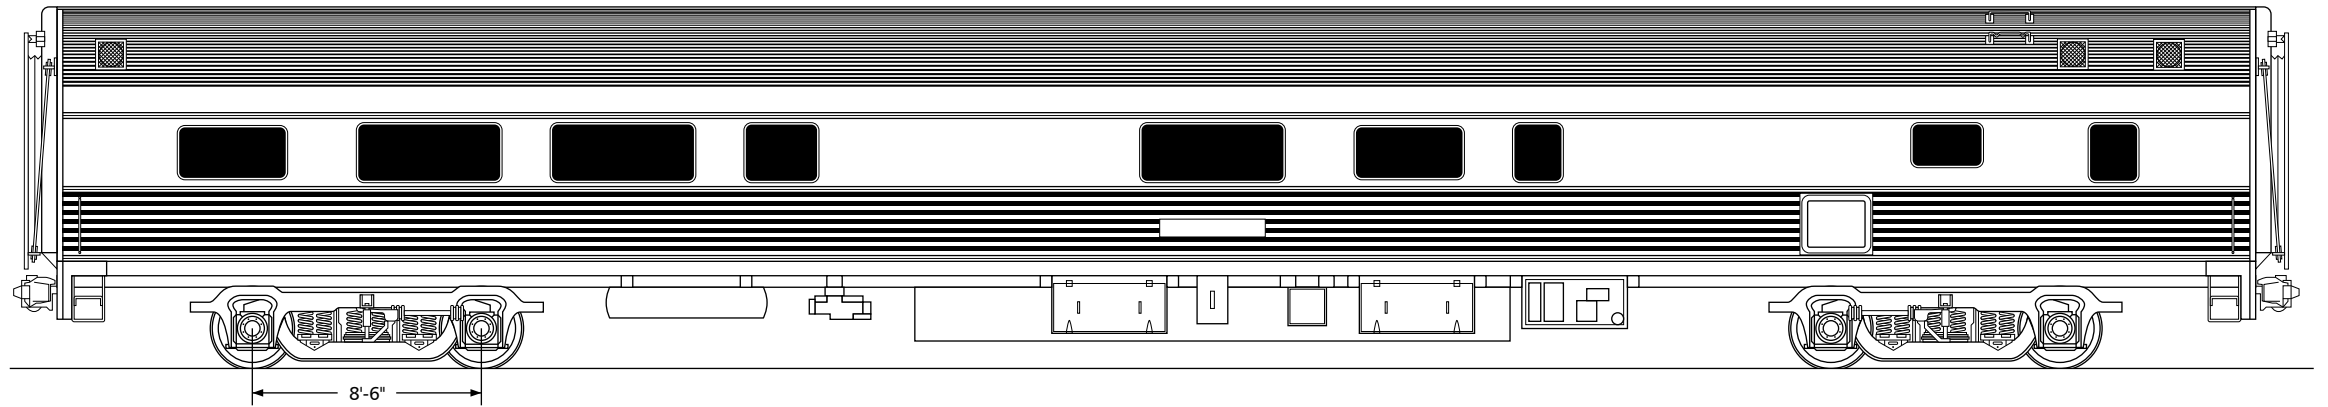

Amtrak Budd Buffet Series 8700-8701

Drawn by Alex Stroshane

Ratio 1:160, N scale

TO CONVERT N SCALE DRAWINGS TO YOUR SCALE COPY AT THESE PERCENTAGES: HO 183.7% S 250% O 333.3%

Ratio 1:87, HO scale

TO CONVERT HO SCALE DRAWINGS TO YOUR SCALE COPY AT THESE PERCENTAGES: N 54.4% S 136.1% O 181.4%