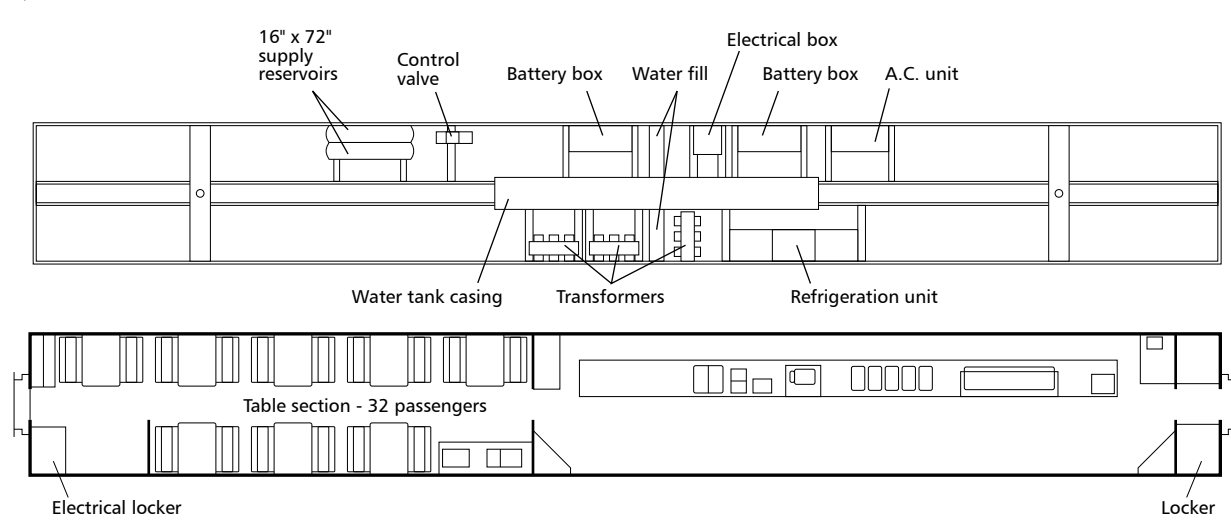

Amtrak Budd Buffet Series 8700-8701

Drawn by Alex Stroshane

Ratio 1:160, N scale

TO CONVERT N SCALE DRAWINGS TO YOUR SCALE COPY AT THESE PERCENTAGES: HO 183.7% S 250% O 333.3%

Ratio 1:87, HO scale

TO CONVERT HO SCALE DRAWINGS TO YOUR SCALE COPY AT THESE PERCENTAGES: N 54.4% S 136.1% O 181.4%