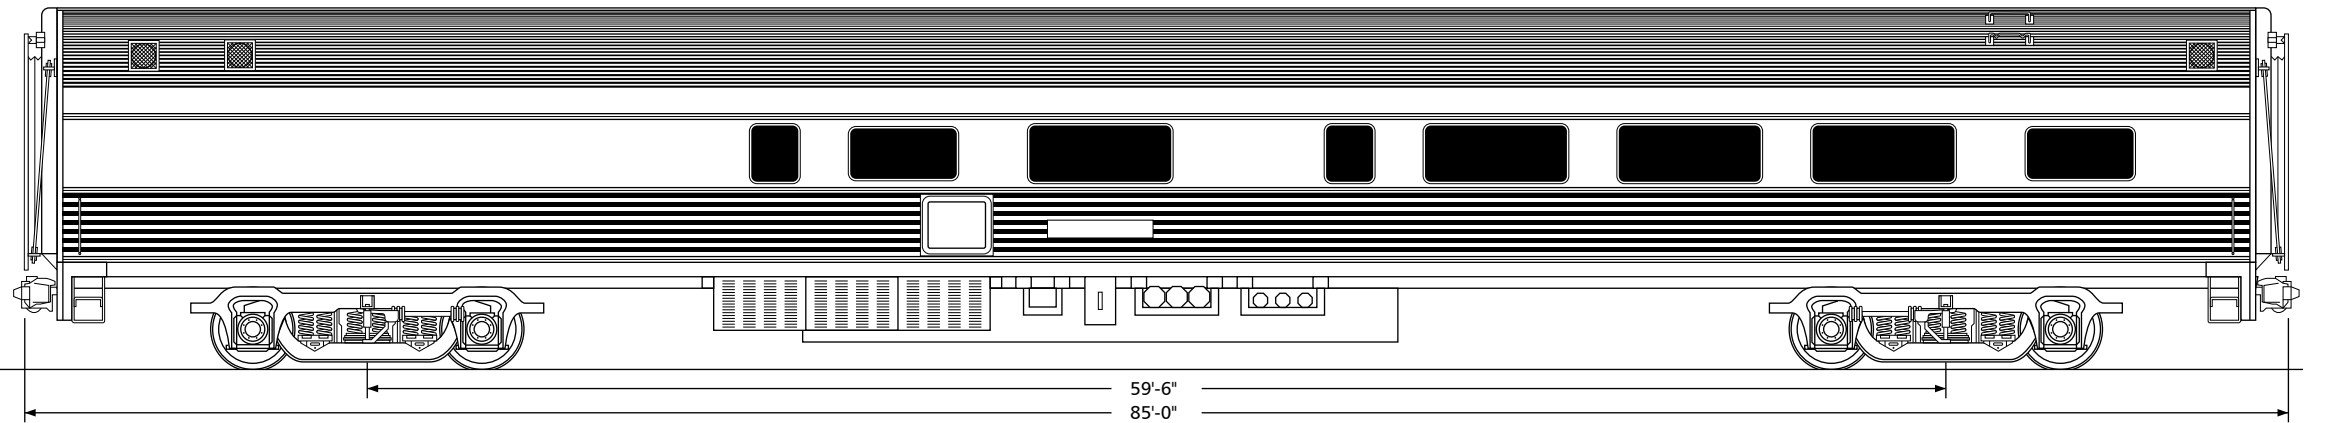

Amtrak Budd Buffet Series 8700-8701

Drawn by Alex Stroshane

Ratio 1:160, N scale

TO CONVERT N SCALE DRAWINGS TO YOUR SCALE COPY AT THESE PERCENTAGES: HO 183.7% S 250% O 333.3%

Ratio 1:87, HO scale

TO CONVERT HO SCALE DRAWINGS TO YOUR SCALE COPY AT THESE PERCENTAGES: N 54.4% S 136.1% O 181.4%