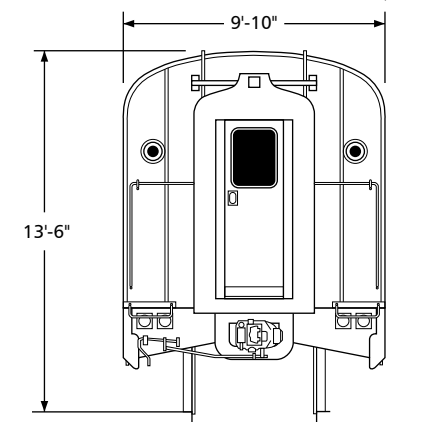

Amtrak Budd Buffet Series 8700-8701

Drawn by Alex Stroshane

Ratio 1:160, N scale

TO CONVERT N SCALE DRAWINGS TO YOUR SCALE COPY AT THESE PERCENTAGES: HO 183.7% S 250% O 333.3%

Ratio 1:87, HO scale

TO CONVERT HO SCALE DRAWINGS TO YOUR SCALE COPY AT THESE PERCENTAGES: N 54.4% S 136.1% O 181.4%