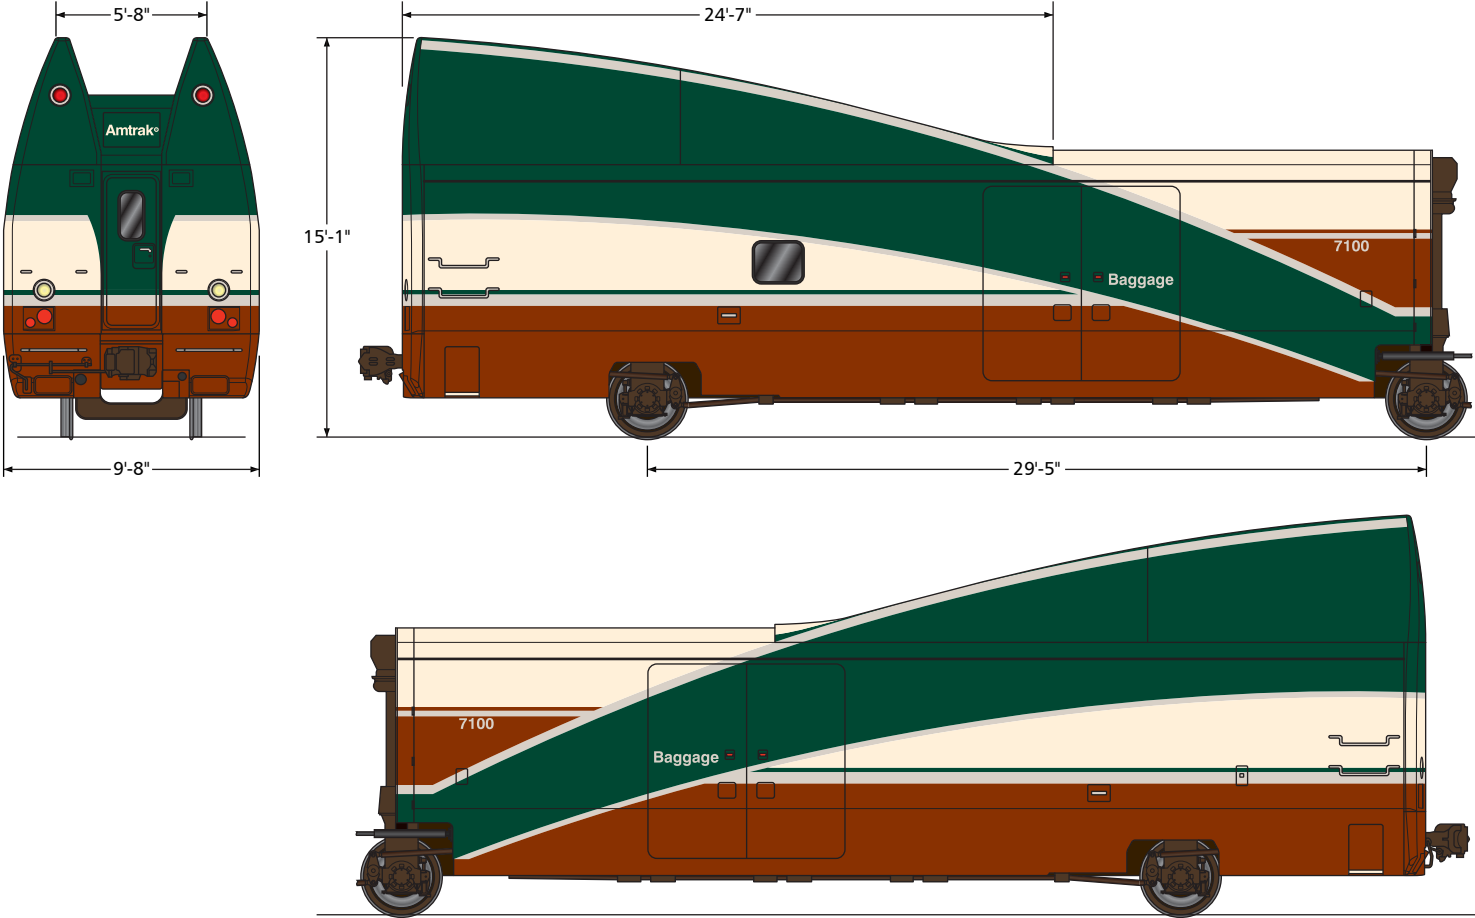

Amtrak Talgo Baggage Car Series 7100-7105

Drawn by Alex Stroshane

Ratio 1:87, HO scale

TO CONVERT HO SCALE DRAWINGS TO YOUR SCALE COPY AT THESE PERCENTAGES: N 54.4% S 136.1% O 181.4%