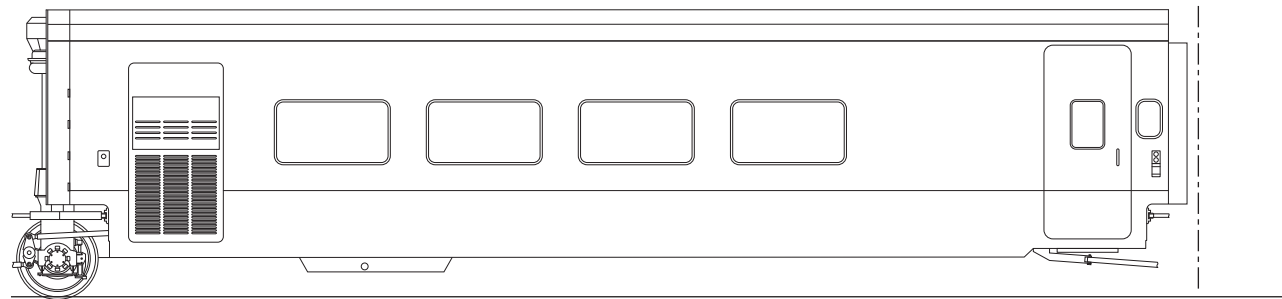

Amtrak Talgo Accessible Coach Series 7500-7504

Drawn by Alex Stroshane

Ratio 1:87, HO scale

TO CONVERT HO SCALE DRAWINGS TO YOUR SCALE COPY AT THESE PERCENTAGES: N 54.4% S 136.1% O 181.4%