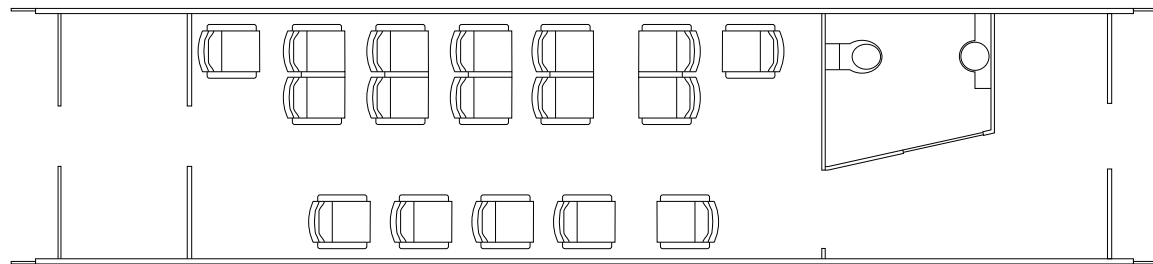

Amtrak Talgo Accessible Coach Series 7500-7504

Drawn by Alex Stroshane

Ratio 1:87, HO scale

TO CONVERT HO SCALE DRAWINGS TO YOUR SCALE COPY AT THESE PERCENTAGES: N 54.4% S 136.1% O 181.4%