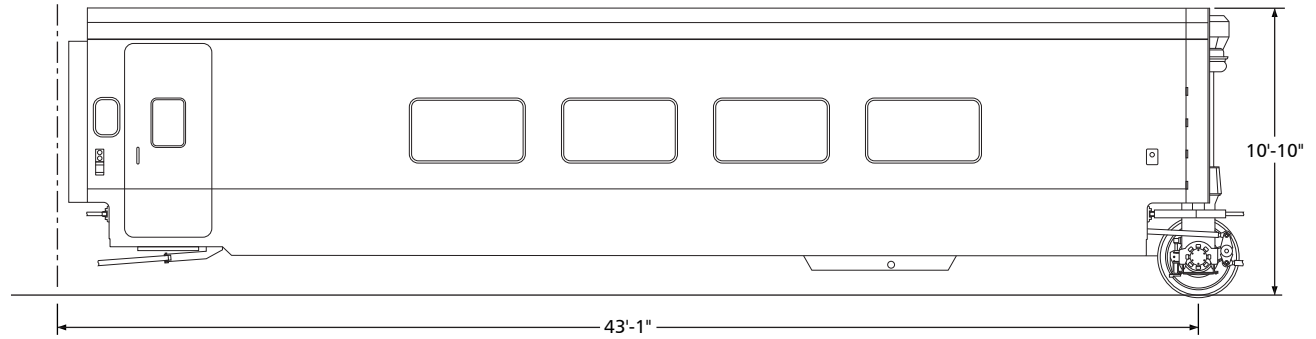

Amtrak Talgo Accessible Coach Series 7500-7504

Drawn by Alex Stroshane

Ratio 1:87, HO scale

TO CONVERT HO SCALE DRAWINGS TO YOUR SCALE COPY AT THESE PERCENTAGES: N 54.4% S 136.1% O 181.4%