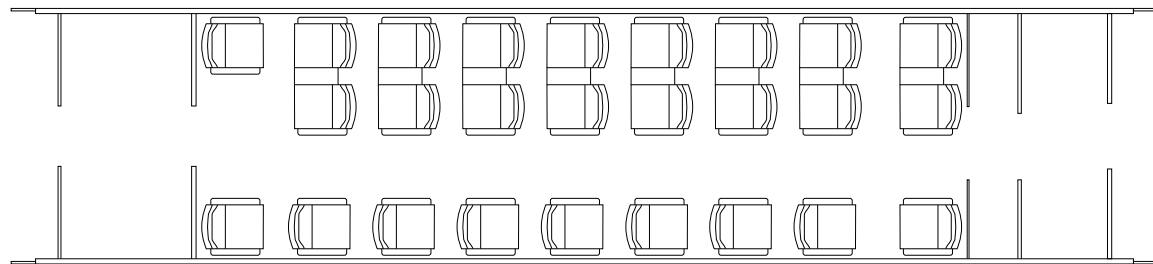

Amtrak Talgo Business Class Series 7450-7454

Drawn by Alex Stroshane

Ratio 1:87, HO scale

TO CONVERT HO SCALE DRAWINGS TO YOUR SCALE COPY AT THESE PERCENTAGES: N 54.4% S 136.1% O 181.4%