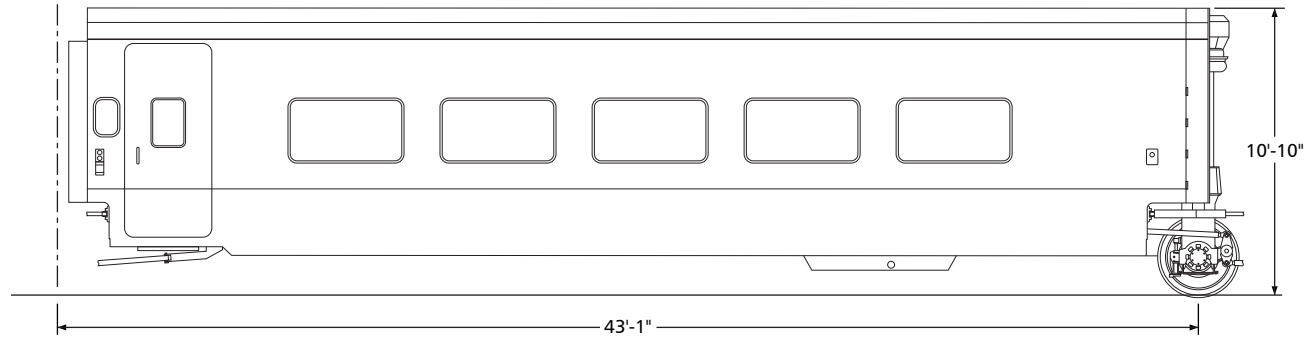

Amtrak Talgo Business Class Series 7450-7454

Drawn by Alex Stroshane

Ratio 1:87, HO scale

TO CONVERT HO SCALE DRAWINGS TO YOUR SCALE COPY AT THESE PERCENTAGES: N 54.4% S 136.1% O 181.4%