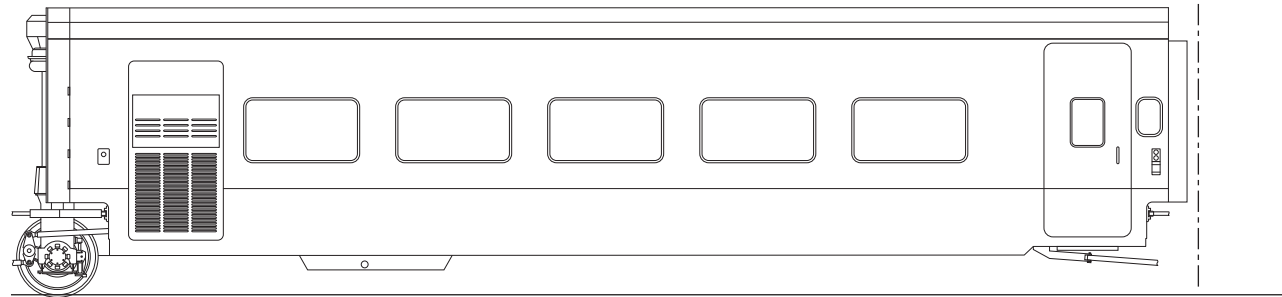

Amtrak Talgo Business Class Series 7450-7454

Drawn by Alex Stroshane

Ratio 1:87, HO scale

TO CONVERT HO SCALE DRAWINGS TO YOUR SCALE COPY AT THESE PERCENTAGES: N 54.4% S 136.1% O 181.4%