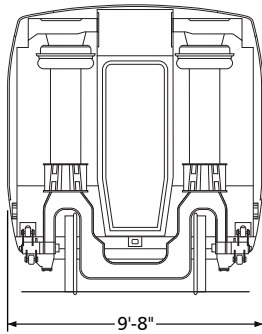

Amtrak Talgo Business Class Series 7450-7454

Drawn by Alex Stroshane

Ratio 1:87, HO scale

TO CONVERT HO SCALE DRAWINGS TO YOUR SCALE COPY AT THESE PERCENTAGES: N 54.4% S 136.1% O 181.4%