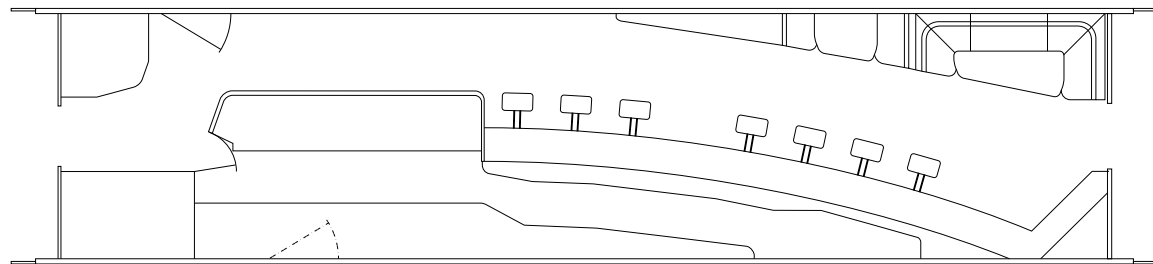

Amtrak Talgo Bistro Series 7300-7305

Drawn by Alex Stroshane

Ratio 1:87, HO scale

TO CONVERT HO SCALE DRAWINGS TO YOUR SCALE COPY AT THESE PERCENTAGES: N 54.4% S 136.1% O 181.4%