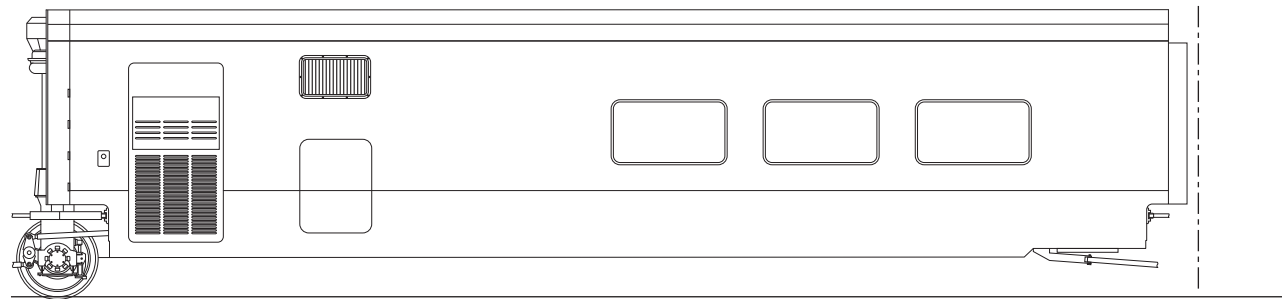

Amtrak Talgo Bistro Series 7300-7305

Drawn by Alex Stroshane

Ratio 1:87, HO scale

TO CONVERT HO SCALE DRAWINGS TO YOUR SCALE COPY AT THESE PERCENTAGES: N 54.4% S 136.1% O 181.4%