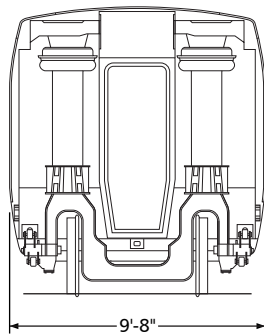

Amtrak Talgo Bistro Series 7300-7305

Drawn by Alex Stroshane

Ratio 1:87, HO scale

TO CONVERT HO SCALE DRAWINGS TO YOUR SCALE COPY AT THESE PERCENTAGES: N 54.4% S 136.1% O 181.4%