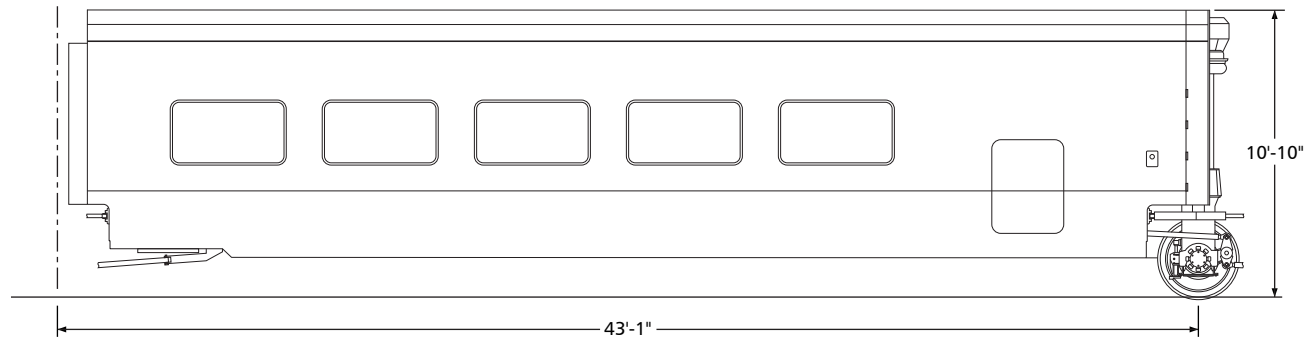

Amtrak Talgo Bistro Series 7300-7305

Drawn by Alex Stroshane

Ratio 1:87, HO scale

TO CONVERT HO SCALE DRAWINGS TO YOUR SCALE COPY AT THESE PERCENTAGES: N 54.4% S 136.1% O 181.4%