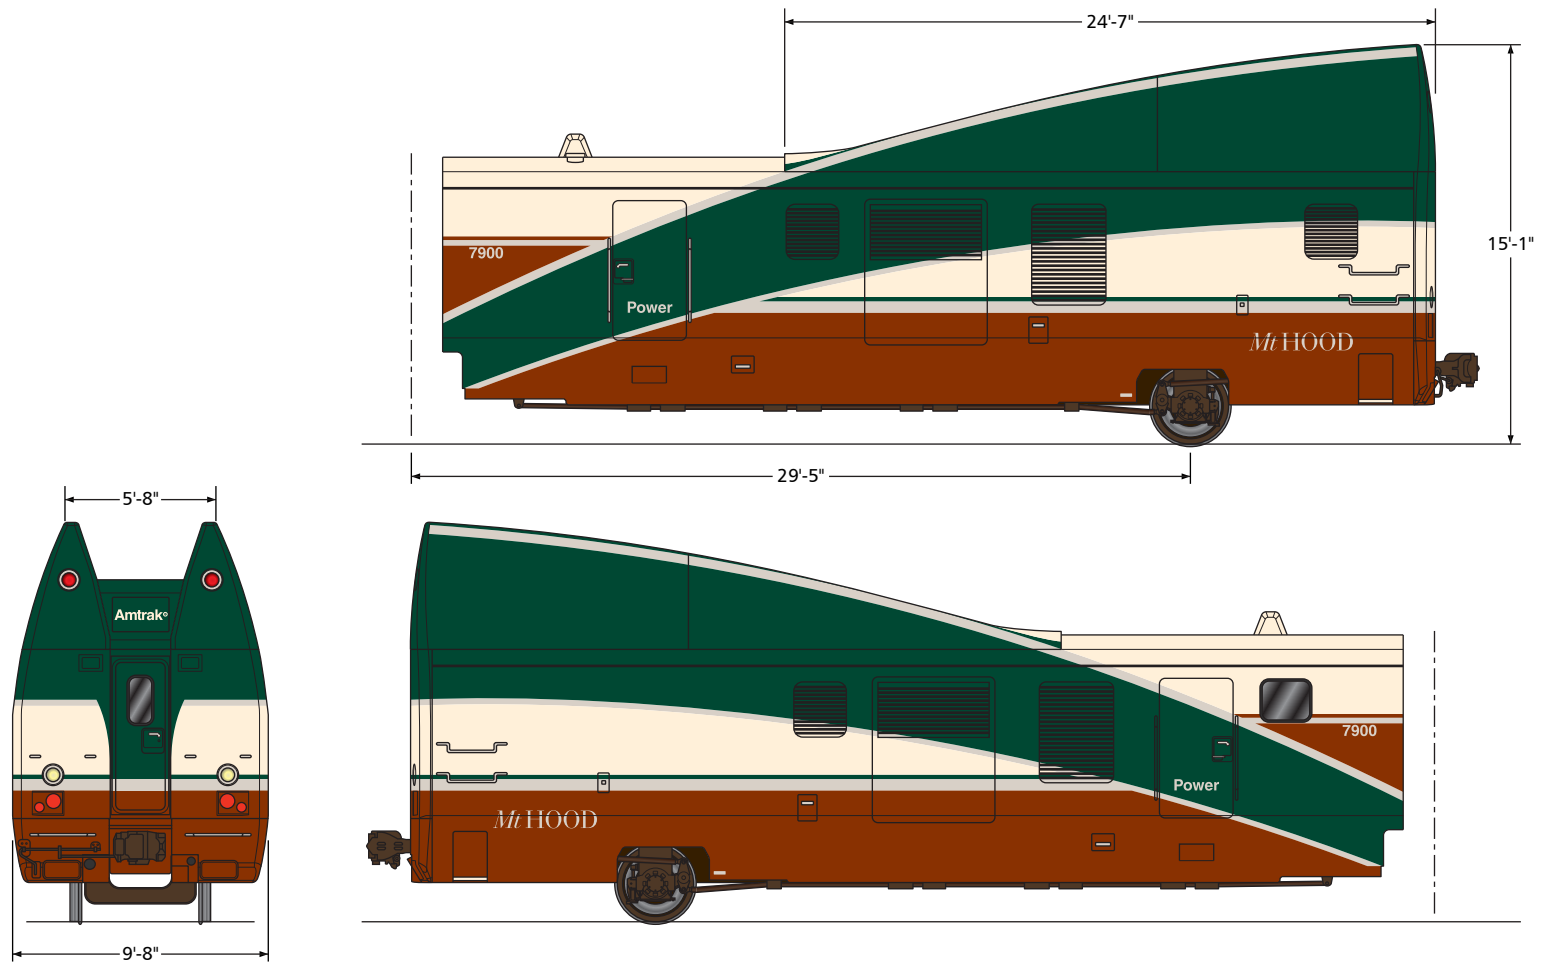

Amtrak Talgo Power Car Series 7900-7905

Drawn by Alex Stroshane

Ratio 1:87, HO scale

TO CONVERT HO SCALE DRAWINGS TO YOUR SCALE COPY AT THESE PERCENTAGES: N 54.4% S 136.1% O 181.4%