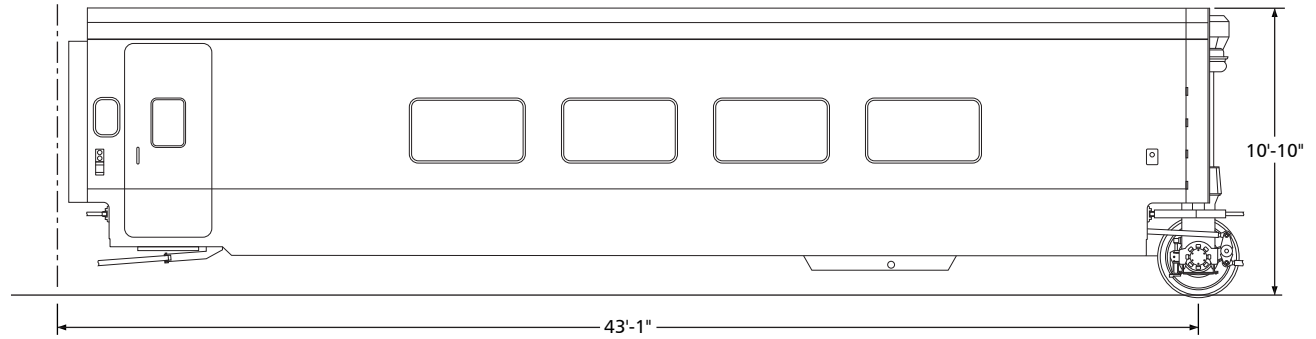

Amtrak Talgo Accessible Business Class Series 7550-7554

Drawn by Alex Stroshane

Ratio 1:87, HO scale

TO CONVERT HO SCALE DRAWINGS TO YOUR SCALE COPY AT THESE PERCENTAGES: N 54.4% S 136.1% O 181.4%