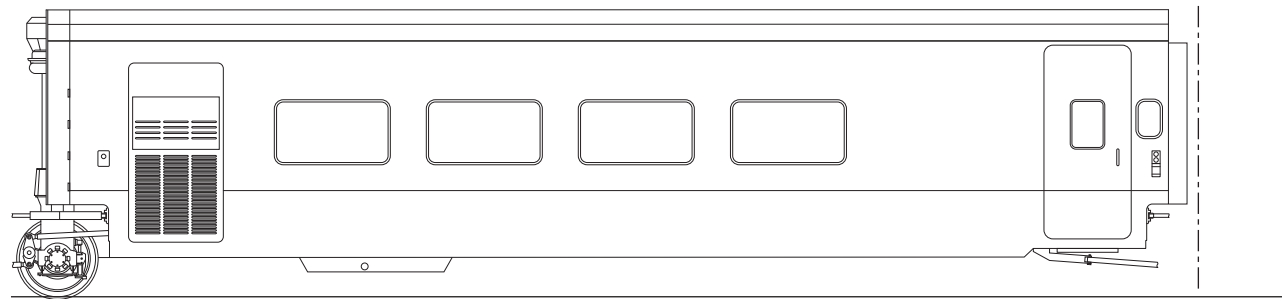

Amtrak Talgo Accessible Business Class Series 7550-7554

Drawn by Alex Stroshane

Ratio 1:87, HO scale

TO CONVERT HO SCALE DRAWINGS TO YOUR SCALE COPY AT THESE PERCENTAGES: N 54.4% S 136.1% O 181.4%