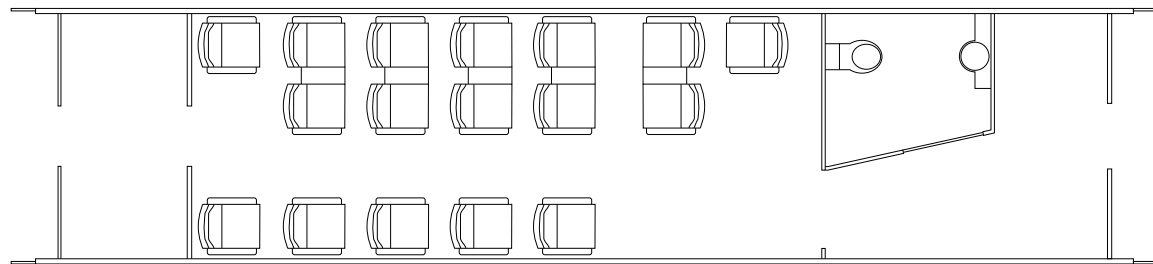

Amtrak Talgo Accessible Business Class Series 7550-7554

Drawn by Alex Stroshane

Ratio 1:87, HO scale

TO CONVERT HO SCALE DRAWINGS TO YOUR SCALE COPY AT THESE PERCENTAGES: N 54.4% S 136.1% O 181.4%