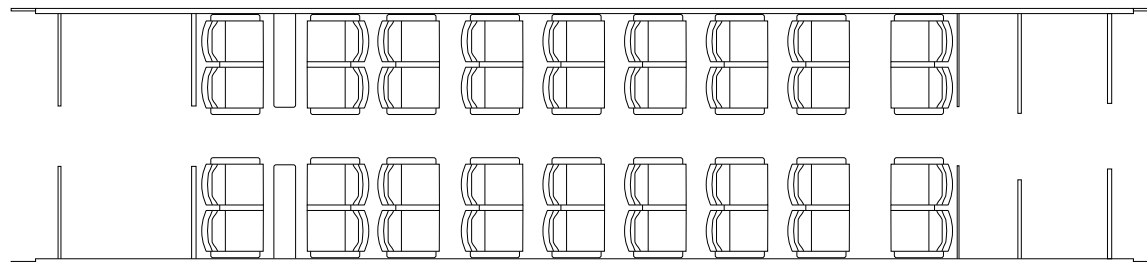

Amtrak Talgo Coach Series 7400-7425

Drawn by Alex Stroshane

Ratio 1:87, HO scale

TO CONVERT HO SCALE DRAWINGS TO YOUR SCALE COPY AT THESE PERCENTAGES: N 54.4% S 136.1% O 181.4%