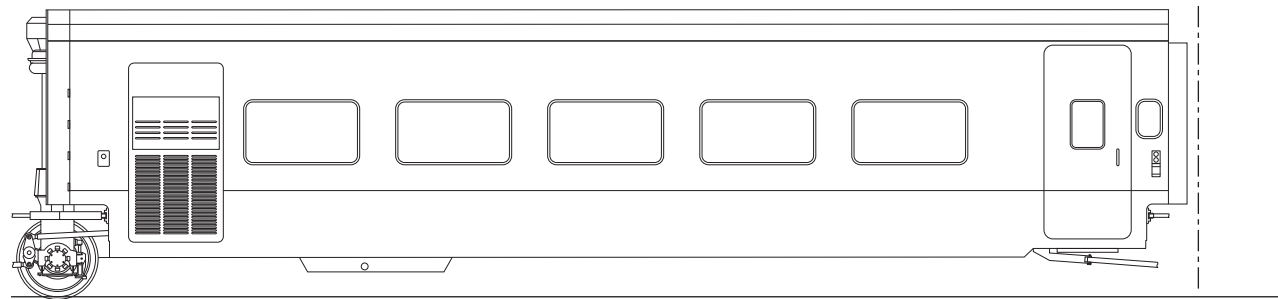

Amtrak Talgo Coach Series 7400-7425

Drawn by Alex Stroshane

Ratio 1:87, HO scale

TO CONVERT HO SCALE DRAWINGS TO YOUR SCALE COPY AT THESE PERCENTAGES: N 54.4% S 136.1% O 181.4%