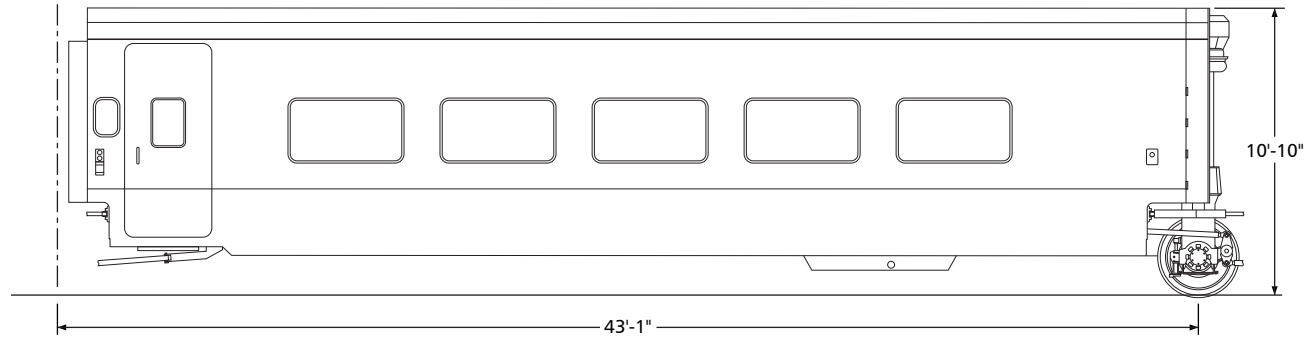

Amtrak Talgo Coach Series 7400-7425

Drawn by Alex Stroshane

Ratio 1:87, HO scale

TO CONVERT HO SCALE DRAWINGS TO YOUR SCALE COPY AT THESE PERCENTAGES: N 54.4% S 136.1% O 181.4%