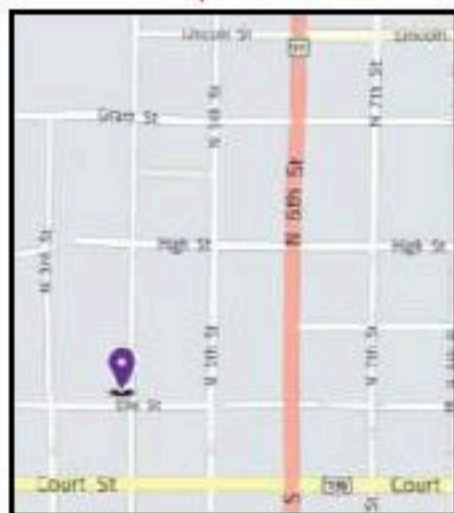

BEATRICE AREA RAILROAD ENTHUSIASTS MODEL TRAIN SHOW

2019!

A FAMILY EVENT FOR EVERYONE!

Saturday October, 19th 9am-5pm

Sunday October, 20th 10am-4pm

CITY AUDITORIUM 205 N. 4TH BEATRICE, NE

Admission: \$5 -Kids 12 & under free with paid adult.

MORE
TRAIN
LAYOUTS

LUNCH
ON
GROUNDS

FREE
PARKING

HOURLY
DOOR
PRIZES

FOR FURTHER INFORMATION CONTACT
Rich Rischling-402-223-5026 - r.rischling@gmail.com
Craig Cherry-402-520-0405 - craigacherry@gmail.com
E-mail-beatricearearailroadenthusiast@gmail.com