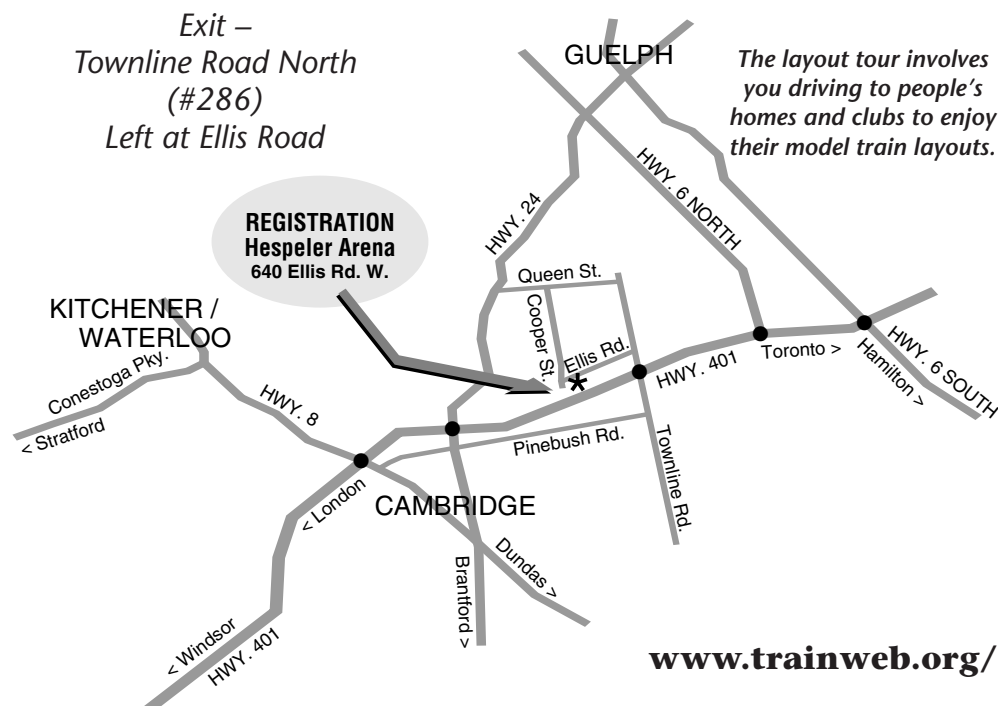

25th Annual DOUBLEHEADERS MODEL RAILROAD SELF-GUIDED HOME & CLUB LAYOUT TOUR

OVER 40 LAYOUTS

KITCHENER – WATERLOO – CAMBRIDGE – GUELPH

ONE OF CANADA'S LARGEST ANNUAL LAYOUT TOURS

SATURDAY, APRIL 5, 2008

LAYOUTS OPEN:
9:00 a.m. to 9:00 p.m.

TICKETS *and* MAPS:
9:00 a.m. to 3:00 p.m.

Hespeler Arena
640 Ellis Road West
Cambridge, ON
Canada

www.trainweb.org/doubleheaders/dhsite.htm

Admission:

\$5.00 FOR EVERY PERSON

(Tickets to be shown for admission to layouts)

**CHILDREN *MUST* BE
SUPERVISED BY AN ADULT!**

Tour sponsored by:

**DOUBLEHEADERS
MODEL R.R. CLUB**

For information call
519-578-7546
or email
dhtour@gmail.com