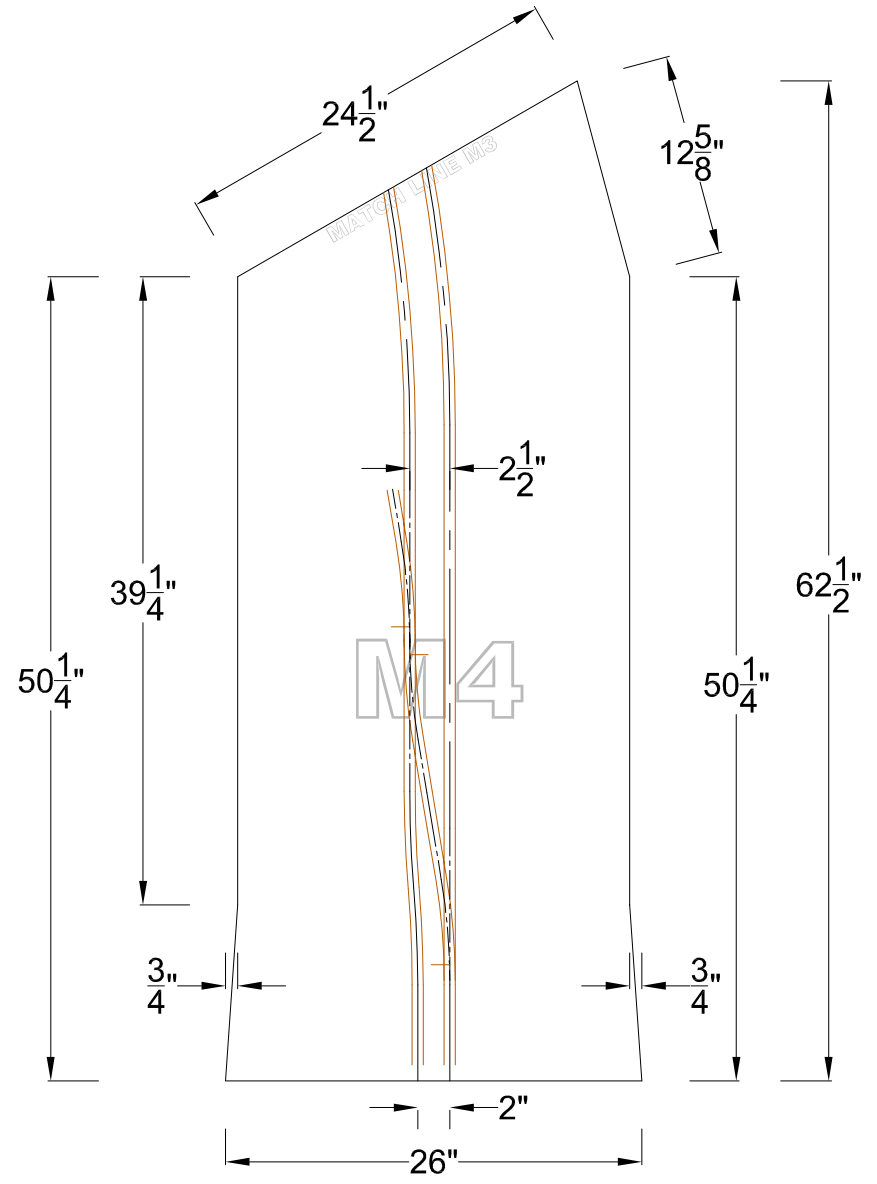

DRAWN BY:	RCH	DATE:	6 July 2009
TITLE:	Foster Brennen	DRAWING NO.:	1
SCALE:	1" = 1'	SHEET	1 of 3

DRAWN BY:	RCH	DATE:	6 July 2009
TITLE:	Foster Brennen	DRAWING NO.:	1
SCALE:	1" = 1'	SHEET	2 of 3

Scale: 1 in. = 1 ft.

DRAWN BY:	RCH	DATE:	6 July 2009
TITLE:	Foster Brennen	DRAWING NO.:	1
SCALE:	1" = 2'	SHEET	3 of 3