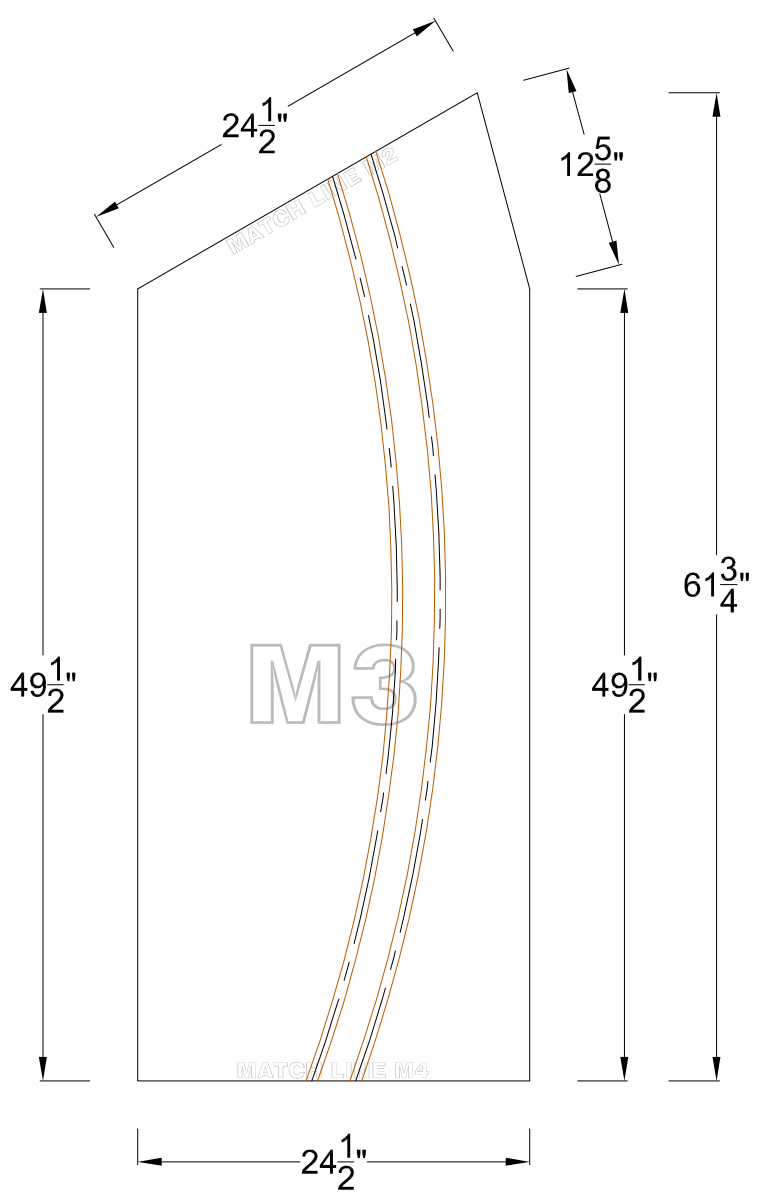

DRAWN BY:	RCH	DATE:	6 July 2009
TITLE:	Foster Brennen	DRAWING NO.:	1
SCALE:	1" = 1'	SHEET	1 of 3

DRAWN BY:	RCH	DATE:	6 July 2009
TITLE:	Foster Brennen	DRAWING NO.:	1
SCALE:	1" = 1'	SHEET	2 of 3

Scale: 1 in. = 1 ft.

DRAWN BY:	RCH	DATE:	6 July 2009
TITLE:	Foster Brennen	DRAWING NO.:	1
SCALE:	1" = 2'	SHEET	3 of 3